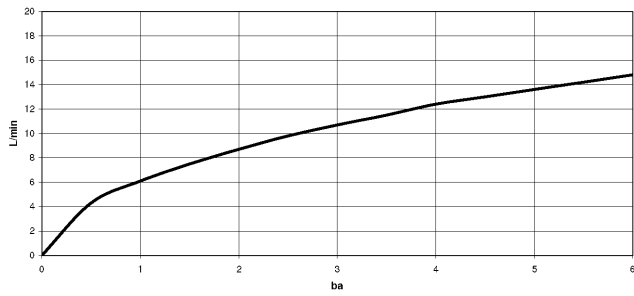

## Rinsing spray set - Chrome

27 731 970

- with round rosette
- spray flow
- automatic spout/shower diverter
- height of mixer 191 mm
- hole diameter rinsing spray 32mm
- fabric braided hose 1500 mm
- sprayface with anti-scaling system
- lead-free

Can only be combined with 32815682, 33826861, 32815861, 33836888, 32816888, 20816892, 33836875, 32815875.

Intrinsic protection against back flow.

	Chrome	27 731 970-00
	Brushed Platinum	27 731 970-06
	Platinum	27 731 970-08
	Durabrand (23kt Gold)	27 731 970-09
	Dark Chrome	27 731 970-19
	Brushed Durabrand (23kt Gold)	27 731 970-28
	Matte Black	27 731 970-33
	Brushed Champagne (22kt Gold)	27 731 970-46
	Champagne (22kt Gold)	27 731 970-47
	Brushed Chrome	27 731 970-93
	Brushed Dark Platinum	27 731 970-99

## Rinsing spray set - Chrome

27 731 970

mm [inches]

### Flow rate chart